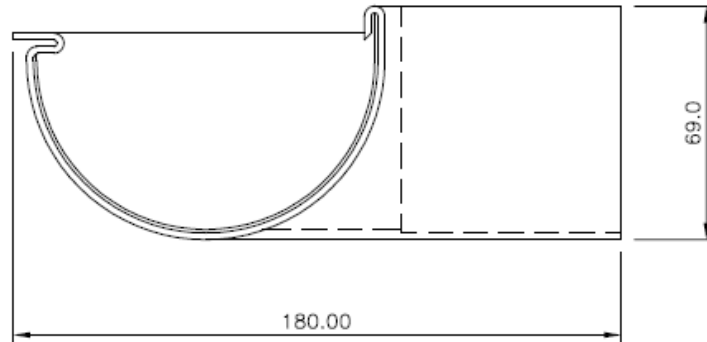

KUNDETEGNING

Plastmo[®]

Plastmo A/S
Odinsvej 9, 4100 Ringsted, Denmark
Phone (+45) 57 66 66 66

Cad no.: 10200_K

Date: 1995.12.18

Correction: 4) 20180807

Title: Gering str. 10 90° udv.

COPYRIGHT: All rights reserved by Plastmo A/S